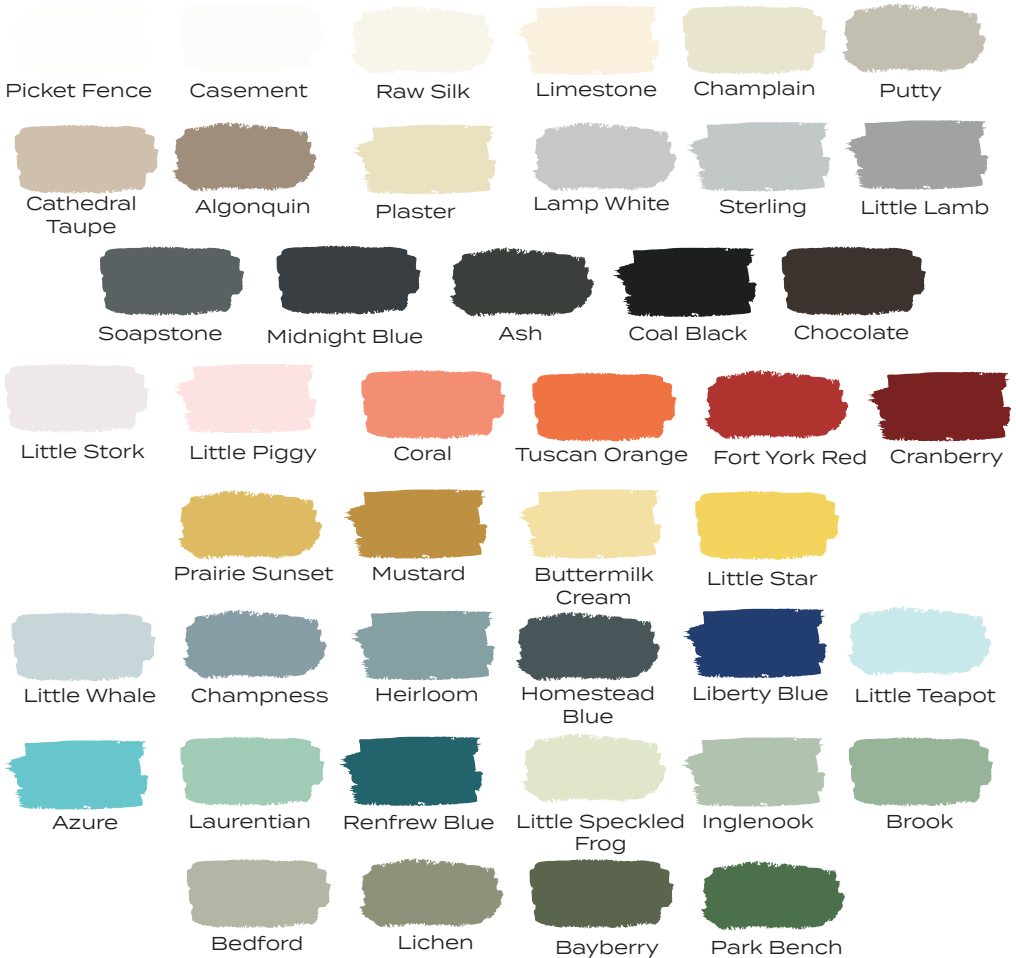

FUSION™

MINERAL PAINT

Paint it beautiful.

It took only
1/2 a pint
of Fusion to
paint this
dresser!

fusionmineralpaint.com

FUSION™

MINERAL PAINT

Over 50 colours
to suit every
style, mood
and project!

Paint it beautiful.

** Colours shown are digitally represented and approximate. Tester pots are available in store and are the best reference, as true paint colour will vary in different lighting and surfaces applied.*